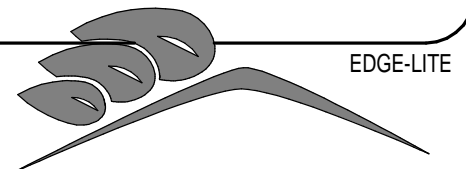

RoofEdge Lite Aluminum Edge Restraint

DESCRIPTION	PART NUMBER
2.75" x 3.25" x 96" Mill Finish	LITE-MILL-96
2.75" x 3.25" x 96" Black Anodize Finish	LITE-BLACK-96
2.75" x 3.25" x 96" Bronze Anodize Finish	LITE-BRONZE-96

Scale 1:1

EDGE-LITE

LiveRoof