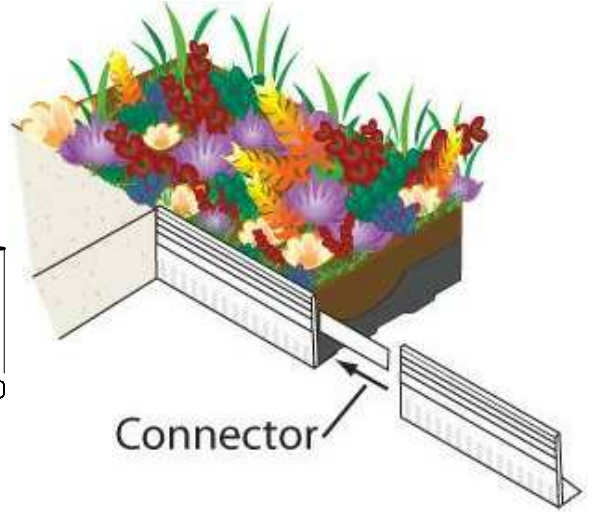

RoofEdge Lite Aluminum Edge Restraint

DESCRIPTION	PART NUMBER
2.75" x 3.25" x 96" Mill Finish	LITE-MILL-96
2.75" x 3.25" x 96" Black Anodize Finish	LITE-BLACK-96
2.75" x 3.25" x 96" Bronze Anodize Finish	LITE-BRONZE-96

Scale 1:1

EDGE-LITE

LiveRoof