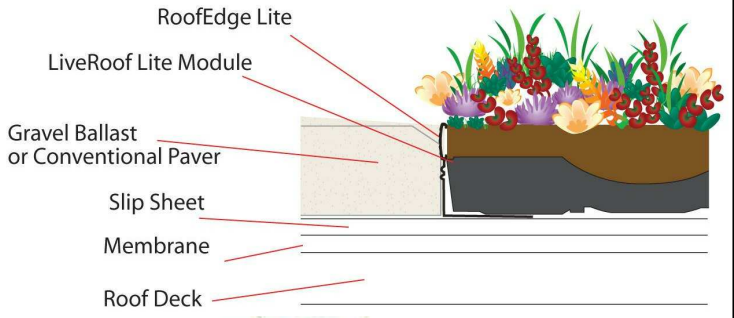

RoofEdge Lite Aluminum Edge Restraint

DESCRIPTION	PART NUMBER
2.75" x 3.25" x 96" Mill Finish	LITE-MILL-96
2.75" x 3.25" x 96" Black Anodize Finish	LITE-BLACK-96
2.75" x 3.25" x 96" Bronze Anodize Finish	LITE-BRONZE-96

Scale 1:1

EDGE-LITE

LiveRoof