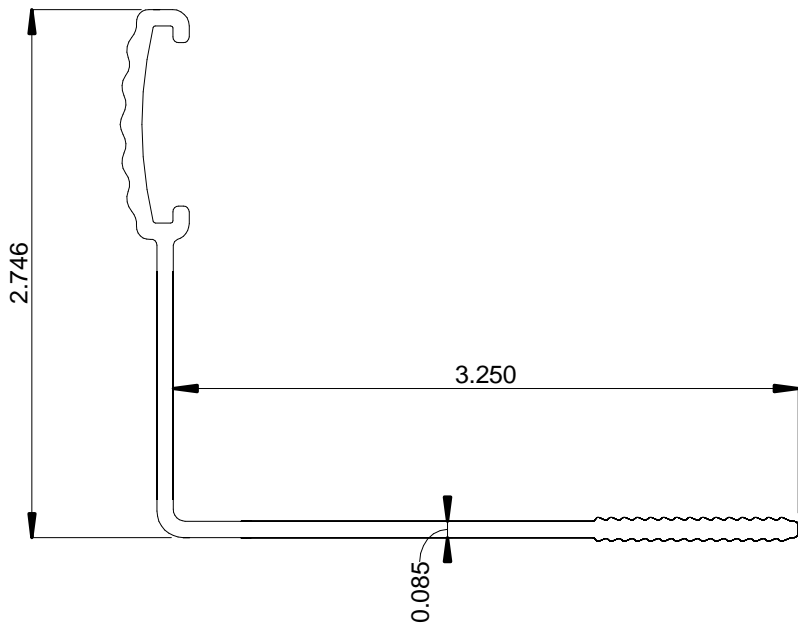

RoofEdge Lite Aluminum Edge Restraint

DESCRIPTION	PART NUMBER
2.75" x 3.25" x 96" Mill Finish	LITE-MILL-96
2.75" x 3.25" x 96" Black Anodize Finish	LITE-BLACK-96
2.75" x 3.25" x 96" Bronze Anodize Finish	LITE-BRONZE-96

Scale 1:1

EDGE-LITE

LiveRoof