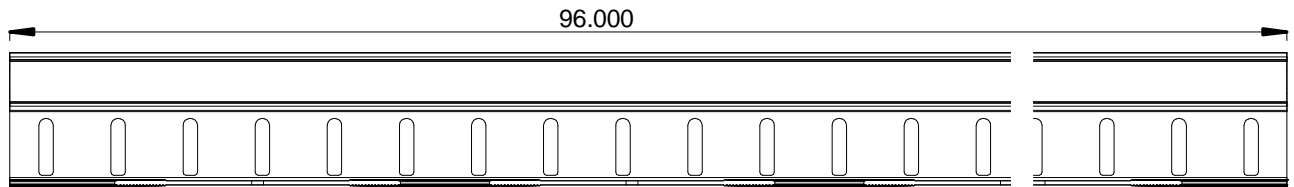

RoofEdge Lite Aluminum Edge Restraint

DESCRIPTION	PART NUMBER
2.75" x 3.25" x 96" Mill Finish	LITE-MILL-96
2.75" x 3.25" x 96" Black Anodize Finish	LITE-BLACK-96
2.75" x 3.25" x 96" Bronze Anodize Finish	LITE-BRONZE-96

Scale 1:1

EDGE-LITE

LiveRoof